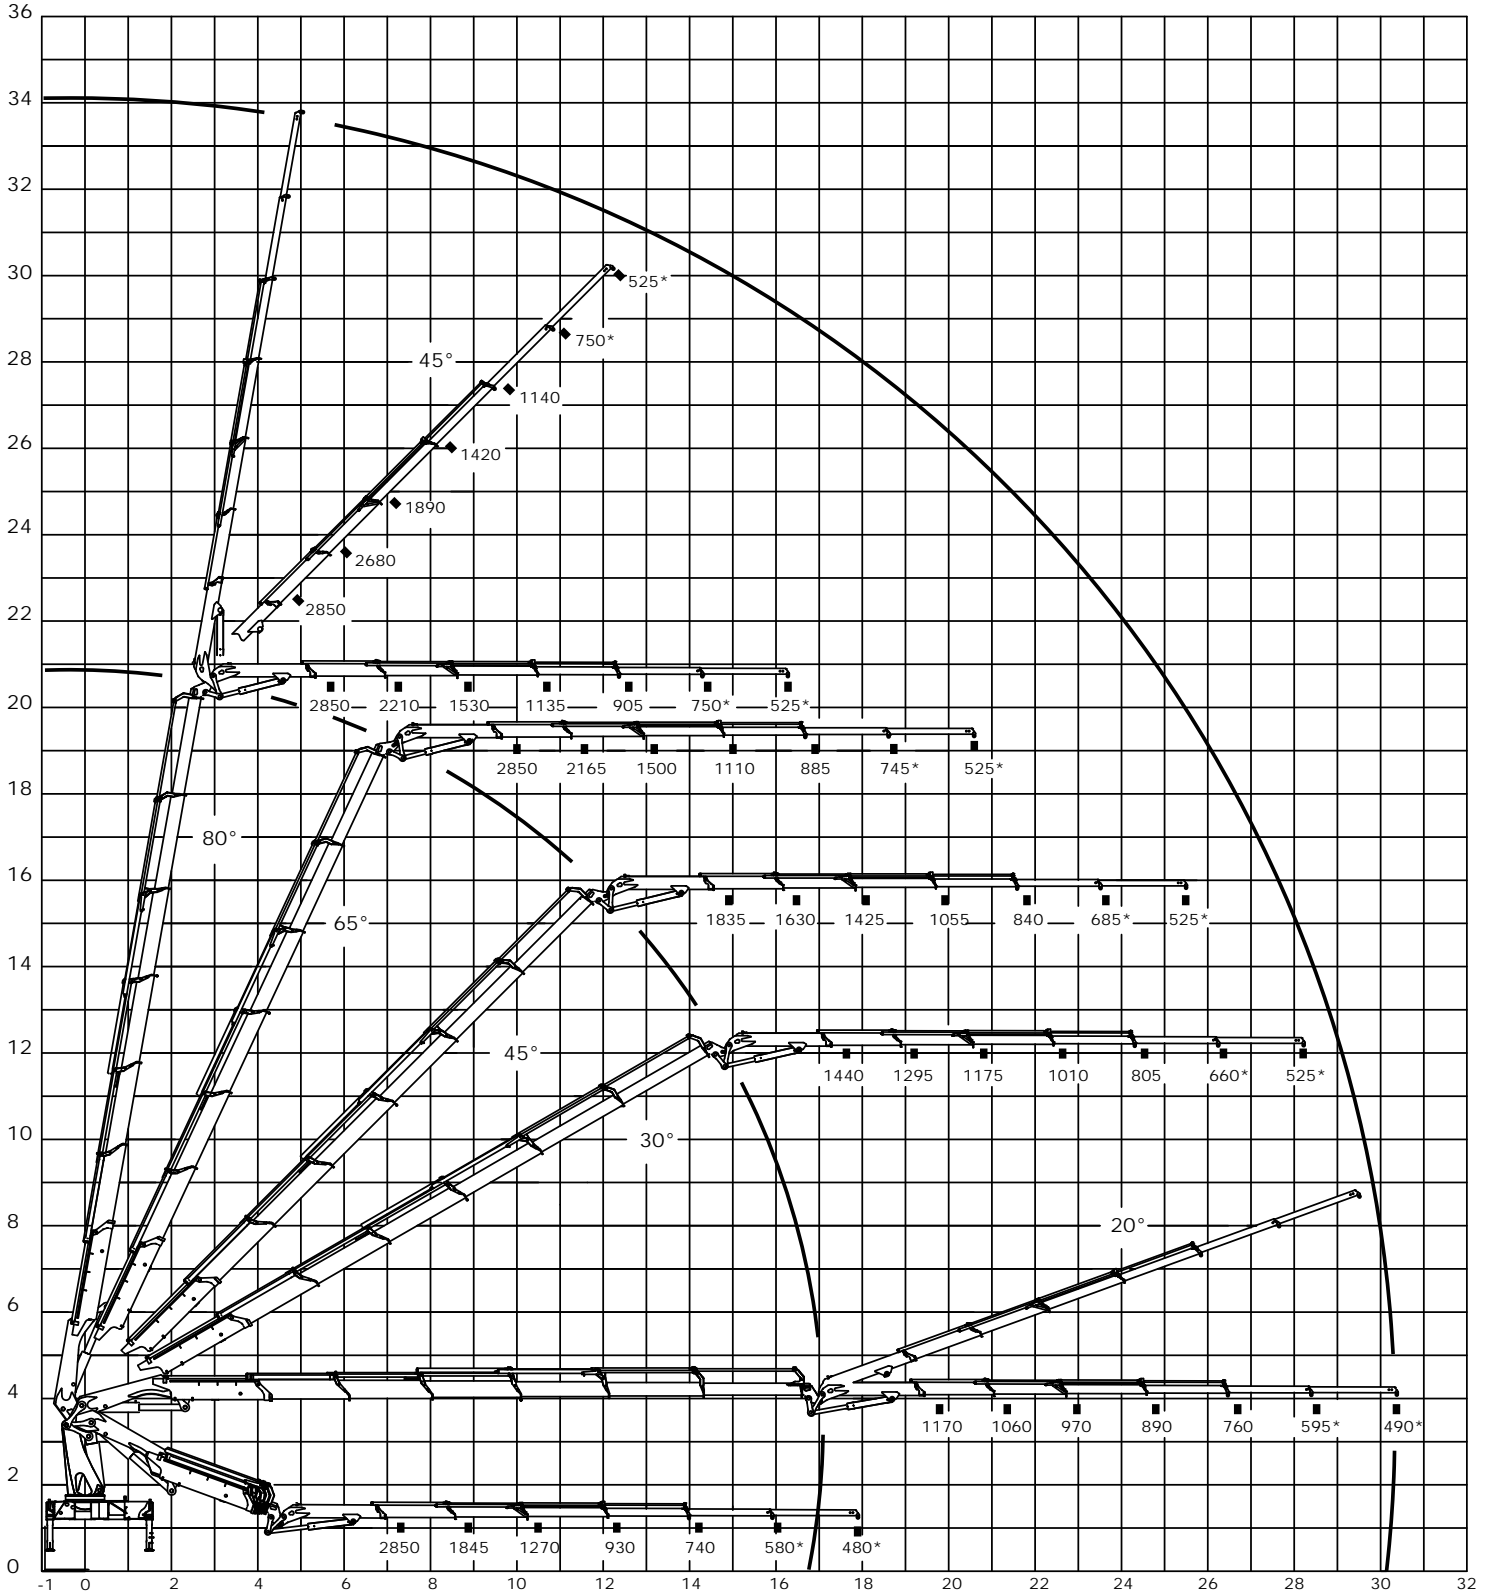

Technical Information 5020-K

Lifting capacity diagram, 5020-K6 with FJ1000 K4

Catalogue no.	Section
31 109	256
Date	Page
10-04-2012	1 (1)

* With manual extension.

- power to lift.